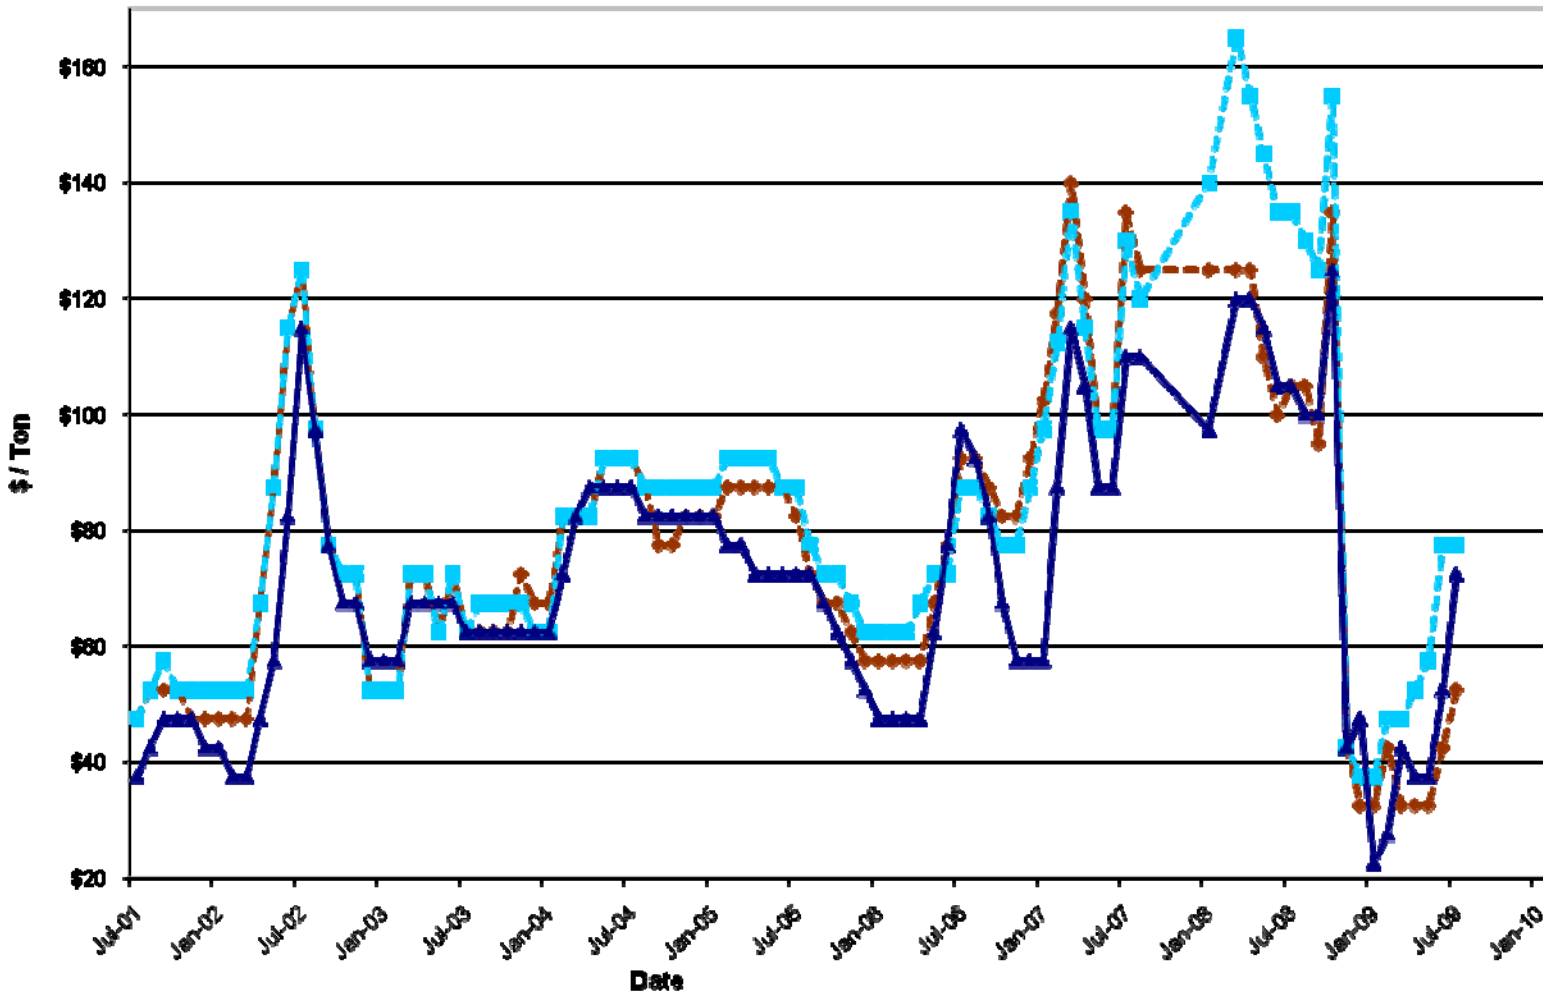

LBA Slides
(LBA Associates, Inc.)

COLORADO LANDFILL TONS
(in thousands of tons)

SORTED OCC Yellow Sheet Mill Prices (baled)

From www.greatpriceshere.com